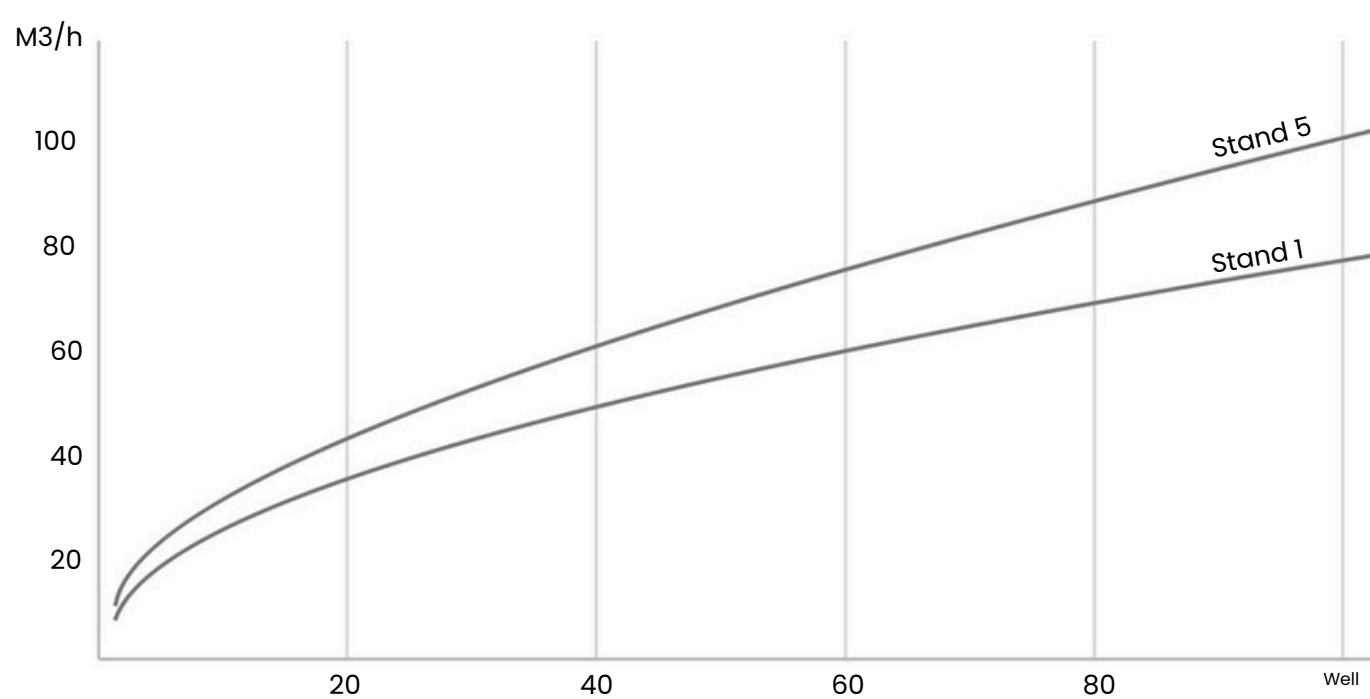

Range supply