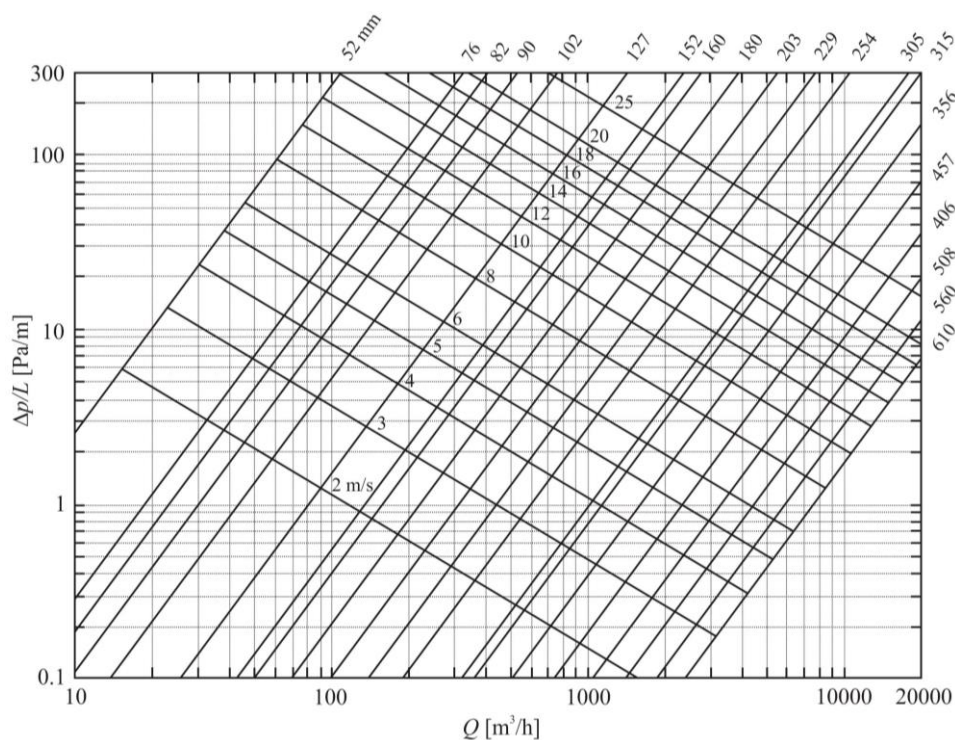

Pressure loss: