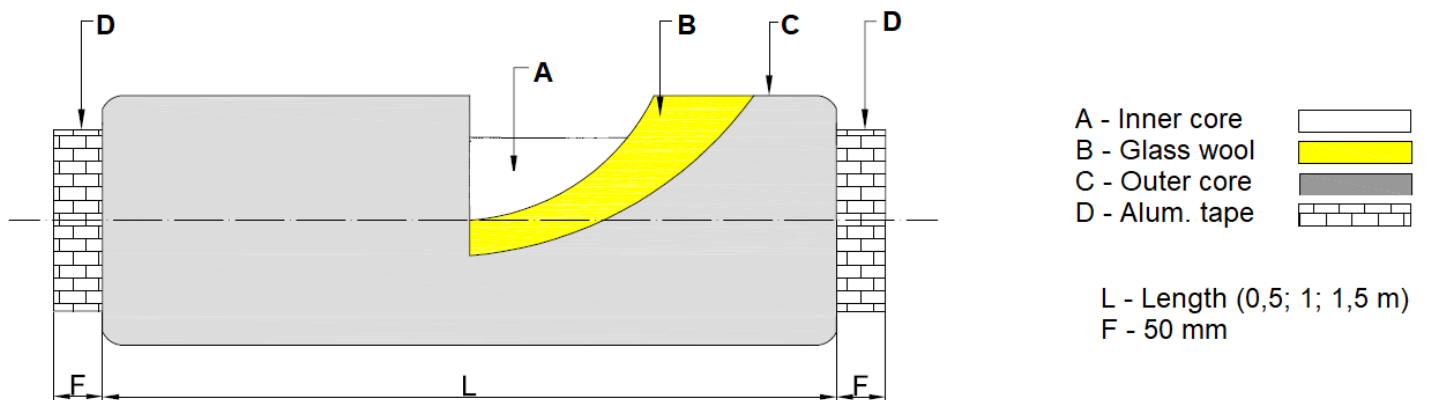

PRODUCT TECHNICAL SPECIFICATION

Classification:

- **Texodamp Sono** fullfils all the requirements and are classified as specified within **EN 13180: Ventilation for buildings – Ductwork – Dimensions and mechanical requirements for flexible ducts.**

Drawing: